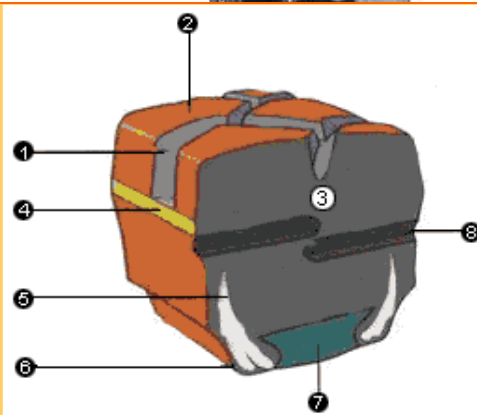

Contact Us :-

DMS Underground

Address: 47 Enterprise Street, Paget, Mackay **QLD**. 4740.

Postal: PO Box 5684, Mackay MC Q. 4741. Australia

Tel: +61 7 4952 6111

Fax: +61 7 4952 6066

Address: 71/73 Enterprise Drive, Beresfield, **NSW**, 2322.

Postal: PO Box 5684, Mackay MC Q. 4741. Australia

Tel: +61 2 4949 4900

Fax: +61 2 4949 4999